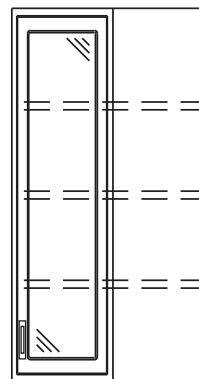

For 16" deep wall cabinets, please add "16" after the model number.

Dead-Corner - Solid Door

- WC22-R30 (24" high)
- WC22-R30 (30" high)
- WC22-R30 (36" high)
- WC22-R30 (42" high)
- WC22-R30 (48" high)

- WC33-L30 (24" high)
- WC33-L30 (30" high)
- WC33-L30 (36" high)
- WC33-L30 (42" high)
- WC33-L30 (48" high)

Dead-Corner - Glass Door

- WC44-R30 (24" high)
- WC44-R30 (30" high)
- WC44-R30 (36" high)
- WC44-R30 (42" high)
- WC44-R30 (48" high)

- WC55-L30 (24" high)
- WC55-L30 (30" high)
- WC55-L30 (36" high)
- WC55-L30 (42" high)
- WC55-L30 (48" high)

Corner Angled Cabinets

- WA66-L30 WA66-R30 (24" high)
- WA66-L30 WA66-R30 (30" high)
- WA66-L30 WA66-R30 (36" high)
- WA66-L30 WA66-R30 (42" high)
- WA66-L30 WA66-R30 (48" high)

*L= Left Hinge R= Right Hinge

- WA77-L30 WA77-R30 (24" high)
- WA77-L30 WA77-R30 (30" high)
- WA77-L30 WA77-R30 (36" high)
- WA77-L30 WA77-R30 (42" high)
- WA77-L30 WA77-R30 (48" high)

*L= Left Hinge R= Right Hinge