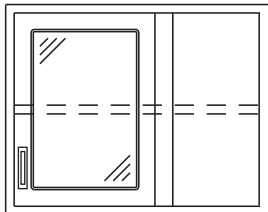

For 16" deep wall cabinets, please add "16" after the model number.

Dead-Corner - Solid Door

- WC22-R30 (24" high)
- WC22-R30 (30" high)
- WC22-R30 (36" high)
- WC22-R30 (42" high)
- WC22-R30 (48" high)

- WC33-L30 (24" high)
- WC33-L30 (30" high)
- WC33-L30 (36" high)
- WC33-L30 (42" high)
- WC33-L30 (48" high)

Dead-Corner - Glass Door

- WC44-R30 (24" high)
- WC44-R30 (30" high)
- WC44-R30 (36" high)
- WC44-R30 (42" high)
- WC44-R30 (48" high)