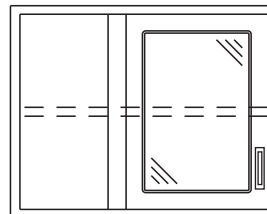

For 16" deep wall cabinets, please add "16" after the model number.

Dead-Corner - Solid Door

- WC22-R30 (24" high)
- WC22-R30 (30" high)
- WC22-R30 (36" high)
- WC22-R30 (42" high)
- WC22-R30 (48" high)

- WC33-L30 (24" high)
- WC33-L30 (30" high)
- WC33-L30 (36" high)
- WC33-L30 (42" high)
- WC33-L30 (48" high)

Dead-Corner - Glass Door

- WC44-R30 (24" high)
- WC44-R30 (30" high)
- WC44-R30 (36" high)
- WC44-R30 (42" high)
- WC44-R30 (48" high)